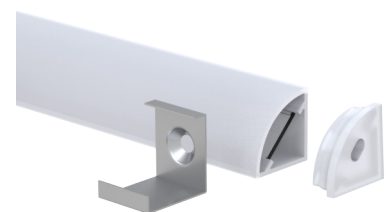

Product Overview

Round Corner

Product Code:	PLAXCNR-SMRND
SAP Code:	2002507
Beam Angle:	120°
Length:	2m
Fits:	Compatible with FLEXION SMOOTHLINE LED Strip Lighting Kits

IP65 Surface Mount

Product Code:	PLAXIP-SM
SAP Code:	2002511
Beam Angle:	115°
Length:	2m
Fits:	Compatible with FLEXION SMOOTHLINE LED Strip Lighting Kits

IP65 Corner Mount

Product Code:	PLAXIP-CNR
SAP Code:	2002512
Beam Angle:	120°
Length:	2m
Fits:	Compatible with FLEXION SMOOTHLINE LED Strip Lighting Kits

Product Overview

IP65 Recessed	
Product Code:	PLAXIP-REC
SAP Code:	2002513
Beam Angle:	110°
Length:	2m
Fits:	Compatible with FLEXION SMOOTHLINE LED Strip Lighting Kits

Plaster Outside Corner	
Product Code:	PLAXPLAS-RECO90
SAP Code:	2002517
Beam Angle:	110°
Length:	2m
Fits:	Compatible with FLEXION SMOOTHLINE LED Strip Lighting Kits

Plaster Indirect	
Product Code:	PLAXPLAS-RECIND
SAP Code:	2002519
Beam Angle:	220°
Length:	2m
Fits:	Compatible with FLEXION SMOOTHLINE LED Strip Lighting Kits