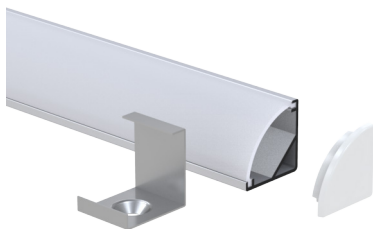

PARALLAX

Aluminium Profile

Seamless lighting solution.

The **PARALLAX** profile range comes in a variety of forms for a wide range of applications, combined with our LED Strips. Think **FLEXION SMOOTHLINE**, **FLEXION RGB** think **PARALLAX**.

Product Overview

Round Corner

Product Code:	PLAXCNR-SMRND
SAP Code:	2002507
Beam Angle:	120°
Length:	2m
Fits:	Compatible with FLEXION SMOOTHLINE LED Strip Lighting Kits

IP65 Surface Mount

Product Code:	PLAXIP-SM
SAP Code:	2002511
Beam Angle:	115°
Length:	2m
Fits:	Compatible with FLEXION SMOOTHLINE LED Strip Lighting Kits

IP65 Corner Mount

Product Code:	PLAXIP-CNR
SAP Code:	2002512
Beam Angle:	120°
Length:	2m
Fits:	Compatible with FLEXION SMOOTHLINE LED Strip Lighting Kits

Product Overview

IP65 Recessed	
Product Code:	PLAXIP-REC
SAP Code:	2002513
Beam Angle:	110°
Length:	2m
Fits:	Compatible with FLEXION SMOOTHLINE LED Strip Lighting Kits