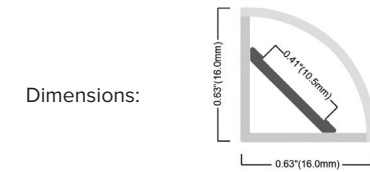

IP65 Corner Mount

Product Code:	PLAXIP-CNR
SAP Code:	2002512
Beam Angle:	120°
Length:	2m
Fits:	Compatible with FLEXION SMOOTHLINE LED Strip Lighting Kits