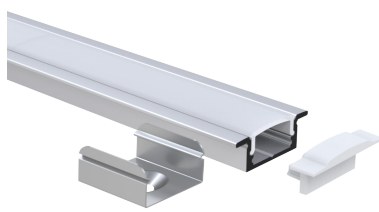

Plaster Inside Corner	
Product Code:	PLAXPLAS-REC190
SAP Code:	2002518
Beam Angle:	110°
Length:	2m
Fits:	Compatible with FLEXION SMOOTHLINE LED Strip Lighting Kits

Plaster Flat Trimless	
Product Code:	PLAXPLAS-RECTMLS
SAP Code:	2002516
Beam Angle:	110°
Length:	2m
Fits:	Compatible with FLEXION SMOOTHLINE LED Strip Lighting Kits

Recessed Wide Angle	
Product Code:	PLAXCOR-RECRND
SAP Code:	2002509
Beam Angle:	90°
Length:	2m
Fits:	Compatible with FLEXION RGB LED Strip Lighting Kits

Product Overview

Round Pendant	
Product Code:	PLAXSUS-PENDRND
SAP Code:	2002514
Beam Angle:	165°
Length:	2m
Fits:	Compatible with FLEXION SMOOTHLINE & RGB LED Strip Lighting Kits

Square Pendant	
Product Code:	PLAXSUS-PENDRCT
SAP Code:	2002515
Beam Angle:	170°
Length:	2m
Fits:	Compatible with FLEXION SMOOTHLINE & RGB LED Strip Lighting Kits

Exposed Flat Corner	
Product Code:	PLAXCNR-SMFLAT
SAP Code:	2002510
Beam Angle:	110°
Length:	2m
Fits:	Compatible with FLEXION SMOOTHLINE & RGB LED Strip Lighting Kits

Surface Mount Wide Angle	
Product Code:	PLAXCOR-SMRND
SAP Code:	2002508
Beam Angle:	90°
Length:	2m
Fits:	Compatible with FLEXION SMOOTHLINE & RGB LED Strip Lighting Kits

Recessed	
Product Code:	PLAXCOR-RECRCT
SAP Code:	2002506
Beam Angle:	115°
Length:	2m
Fits:	Compatible with FLEXION SMOOTHLINE & RGB LED Strip Lighting Kits