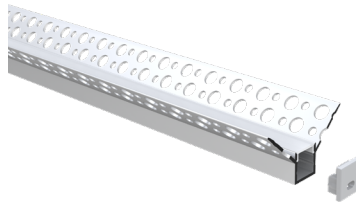

Product Overview

Round Corner

Product Code:	PLAXCNR-SMRND
SAP Code:	2002507
Beam Angle:	120°
Length:	2m
Fits:	Compatible with FLEXION SMOOTHLINE LED Strip Lighting Kits

IP65 Surface Mount

Product Code:	PLAXIP-SM
SAP Code:	2002511
Beam Angle:	115°
Length:	2m
Fits:	Compatible with FLEXION SMOOTHLINE LED Strip Lighting Kits

IP65 Corner Mount

Product Code:	PLAXIP-CNR
SAP Code:	2002512
Beam Angle:	120°
Length:	2m
Fits:	Compatible with FLEXION SMOOTHLINE LED Strip Lighting Kits

Product Overview

IP65 Recessed	
Product Code:	PLAXIP-REC
SAP Code:	2002513
Beam Angle:	110°
Length:	2m
Fits:	Compatible with FLEXION SMOOTHLINE LED Strip Lighting Kits

Plaster Outside Corner	
Product Code:	PLAXPLAS-RECO90
SAP Code:	2002517
Beam Angle:	110°
Length:	2m
Fits:	Compatible with FLEXION SMOOTHLINE LED Strip Lighting Kits

Plaster Indirect	
Product Code:	PLAXPLAS-RECIND
SAP Code:	2002519
Beam Angle:	220°
Length:	2m
Fits:	Compatible with FLEXION SMOOTHLINE LED Strip Lighting Kits

Plaster Inside Corner	
Product Code:	PLAXPLAS-REC190
SAP Code:	2002518
Beam Angle:	110°
Length:	2m
Fits:	Compatible with FLEXION SMOOTHLINE LED Strip Lighting Kits

Plaster Flat Trimless	
Product Code:	PLAXPLAS-RECTMLS
SAP Code:	2002516
Beam Angle:	110°
Length:	2m
Fits:	Compatible with FLEXION SMOOTHLINE LED Strip Lighting Kits