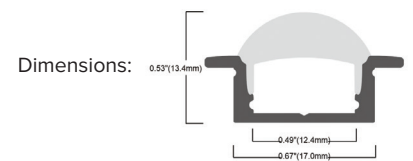

Recessed Wide Angle	
Product Code:	PLAXCOR-RECRND
SAP Code:	2002509
Beam Angle:	90°
Length:	2m
Fits:	Compatible with FLEXION RGB LED Strip Lighting Kits