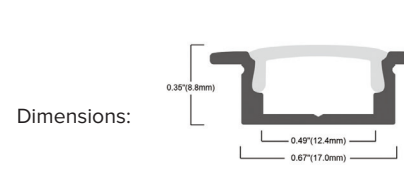

Square Pendant	
Product Code:	PLAXSUS-PENDRCT
SAP Code:	2002515
Beam Angle:	170°
Length:	2m
Fits:	Compatible with FLEXION SMOOTHLINE & RGB LED Strip Lighting Kits

Exposed Flat Corner	
Product Code:	PLAXCNR-SMFLAT
SAP Code:	2002510
Beam Angle:	110°
Length:	2m
Fits:	Compatible with FLEXION SMOOTHLINE & RGB LED Strip Lighting Kits

Surface Mount Wide Angle	
Product Code:	PLAXCOR-SMRND
SAP Code:	2002508
Beam Angle:	90°
Length:	2m
Fits:	Compatible with FLEXION SMOOTHLINE & RGB LED Strip Lighting Kits

Recessed	
Product Code:	PLAXCOR-RECRCT
SAP Code:	2002506
Beam Angle:	115°
Length:	2m
Fits:	Compatible with FLEXION SMOOTHLINE & RGB LED Strip Lighting Kits