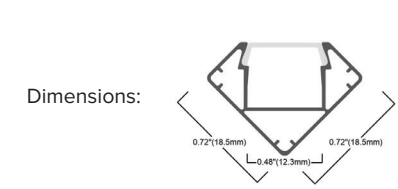

Exposed Flat Corner	
Product Code:	PLAXCNR-SMFLAT
SAP Code:	2002510
Beam Angle:	110°
Length:	2m
Fits:	Compatible with FLEXION SMOOTHLINE & RGB LED Strip Lighting Kits