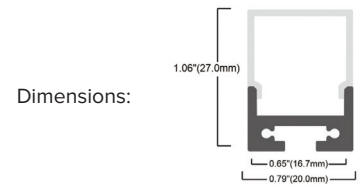

Recessed Wide Angle	
Product Code:	PLAXCOR-RECRND
SAP Code:	2002509
Beam Angle:	90°
Length:	2m
Fits:	Compatible with FLEXION RGB LED Strip Lighting Kits

Product Overview

Round Pendant	
Product Code:	PLAXSUS-PENDRND
SAP Code:	2002514
Beam Angle:	165°
Length:	2m
Fits:	Compatible with FLEXION SMOOTHLINE & RGB LED Strip Lighting Kits

Square Pendant	
Product Code:	PLAXSUS-PENDRCT
SAP Code:	2002515
Beam Angle:	170°
Length:	2m
Fits:	Compatible with FLEXION SMOOTHLINE & RGB LED Strip Lighting Kits

Exposed Flat Corner	
Product Code:	PLAXCNR-SMFLAT
SAP Code:	2002510
Beam Angle:	110°
Length:	2m
Fits:	Compatible with FLEXION SMOOTHLINE & RGB LED Strip Lighting Kits