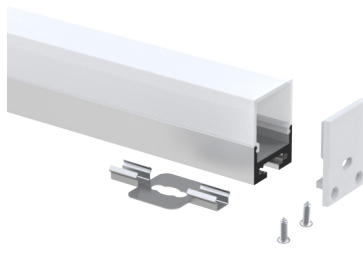

IP65 Corner Mount

Product Code:	PLAXIP-CNR
SAP Code:	2002512
Beam Angle:	120°
Length:	2m
Fits:	Compatible with FLEXION SMOOTHLINE LED Strip Lighting Kits

Product Overview

IP65 Recessed	
Product Code:	PLAXIP-REC
SAP Code:	2002513
Beam Angle:	110°
Length:	2m
Fits:	Compatible with FLEXION SMOOTHLINE LED Strip Lighting Kits

Plaster Outside Corner	
Product Code:	PLAXPLAS-RECO90
SAP Code:	2002517
Beam Angle:	110°
Length:	2m
Fits:	Compatible with FLEXION SMOOTHLINE LED Strip Lighting Kits

Plaster Indirect	
Product Code:	PLAXPLAS-RECIND
SAP Code:	2002519
Beam Angle:	220°
Length:	2m
Fits:	Compatible with FLEXION SMOOTHLINE LED Strip Lighting Kits

Plaster Inside Corner	
Product Code:	PLAXPLAS-REC190
SAP Code:	2002518
Beam Angle:	110°
Length:	2m
Fits:	Compatible with FLEXION SMOOTHLINE LED Strip Lighting Kits

Plaster Flat Trimless	
Product Code:	PLAXPLAS-RECTMLS
SAP Code:	2002516
Beam Angle:	110°
Length:	2m
Fits:	Compatible with FLEXION SMOOTHLINE LED Strip Lighting Kits

Recessed Wide Angle	
Product Code:	PLAXCOR-RECRND
SAP Code:	2002509
Beam Angle:	90°
Length:	2m
Fits:	Compatible with FLEXION RGB LED Strip Lighting Kits

Product Overview

Round Pendant	
Product Code:	PLAXSUS-PENDRND
SAP Code:	2002514
Beam Angle:	165°
Length:	2m
Fits:	Compatible with FLEXION SMOOTHLINE & RGB LED Strip Lighting Kits