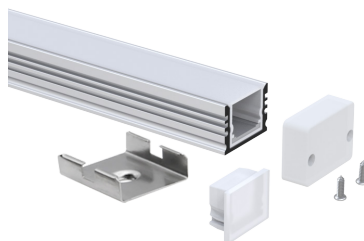

PARALLAX

Aluminium Profile

Seamless lighting solution.

The **PARALLAX** profile range comes in a variety of forms for a wide range of applications, combined with our LED Strips. Think **FLEXION SMOOTHLINE**, **FLEXION RGB** think **PARALLAX**.

Product Overview

Round Corner

Product Code:	PLAXCNR-SMRND
SAP Code:	2002507
Beam Angle:	120°
Length:	2m
Fits:	Compatible with FLEXION SMOOTHLINE LED Strip Lighting Kits

IP65 Surface Mount

Product Code:	PLAXIP-SM
SAP Code:	2002511
Beam Angle:	115°
Length:	2m
Fits:	Compatible with FLEXION SMOOTHLINE LED Strip Lighting Kits

IP65 Corner Mount

Product Code:	PLAXIP-CNR
SAP Code:	2002512
Beam Angle:	120°
Length:	2m
Fits:	Compatible with FLEXION SMOOTHLINE LED Strip Lighting Kits

Product Overview

IP65 Recessed	
Product Code:	PLAXIP-REC
SAP Code:	2002513
Beam Angle:	110°
Length:	2m
Fits:	Compatible with FLEXION SMOOTHLINE LED Strip Lighting Kits