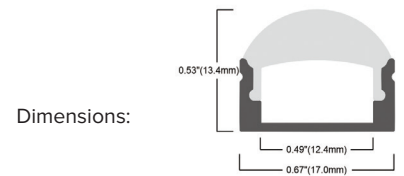

Surface Mount Wide Angle	
Product Code:	PLAXCOR-SMRND
SAP Code:	2002508
Beam Angle:	90°
Length:	2m
Fits:	Compatible with FLEXION SMOOTHLINE & RGB LED Strip Lighting Kits