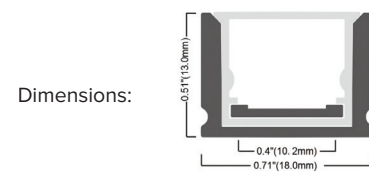

Product Overview

Round Corner

Product Code:	PLAXCNR-SMRND
SAP Code:	2002507
Beam Angle:	120°
Length:	2m
Fits:	Compatible with FLEXION SMOOTHLINE LED Strip Lighting Kits

IP65 Surface Mount

Product Code:	PLAXIP-SM
SAP Code:	2002511
Beam Angle:	115°
Length:	2m
Fits:	Compatible with FLEXION SMOOTHLINE LED Strip Lighting Kits