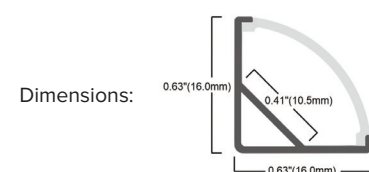

Product Overview

Round Corner

Product Code:	PLAXCNR-SMRND
SAP Code:	2002507
Beam Angle:	120°
Length:	2m
Fits:	Compatible with FLEXION SMOOTHLINE LED Strip Lighting Kits

IP65 Surface Mount

Product Code:	PLAXIP-SM
SAP Code:	2002511
Beam Angle:	115°
Length:	2m
Fits:	Compatible with FLEXION SMOOTHLINE LED Strip Lighting Kits