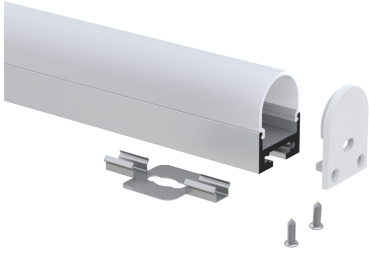

IP65 Corner Mount

Product Code:	PLAXIP-CNR
SAP Code:	2002512
Beam Angle:	120°
Length:	2m
Fits:	Compatible with FLEXION SMOOTHLINE LED Strip Lighting Kits

Product Overview

IP65 Recessed	
Product Code:	PLAXIP-REC
SAP Code:	2002513
Beam Angle:	110°
Length:	2m
Fits:	Compatible with FLEXION SMOOTHLINE LED Strip Lighting Kits

Plaster Inside Corner	
Product Code:	PLAXPLAS-REC190
SAP Code:	2002518
Beam Angle:	110°
Length:	2m
Fits:	Compatible with FLEXION SMOOTHLINE LED Strip Lighting Kits

Plaster Flat Trimless	
Product Code:	PLAXPLAS-RECTMLS
SAP Code:	2002516
Beam Angle:	110°
Length:	2m
Fits:	Compatible with FLEXION SMOOTHLINE LED Strip Lighting Kits

Recessed Wide Angle	
Product Code:	PLAXCOR-RECRND
SAP Code:	2002509
Beam Angle:	90°
Length:	2m
Fits:	Compatible with FLEXION RGB LED Strip Lighting Kits

Product Overview

Round Pendant	
Product Code:	PLAXSUS-PENDRND
SAP Code:	2002514
Beam Angle:	165°
Length:	2m
Fits:	Compatible with FLEXION SMOOTHLINE & RGB LED Strip Lighting Kits

Square Pendant	
Product Code:	PLAXSUS-PENDRCT
SAP Code:	2002515
Beam Angle:	170°
Length:	2m
Fits:	Compatible with FLEXION SMOOTHLINE & RGB LED Strip Lighting Kits

Exposed Flat Corner	
Product Code:	PLAXCNR-SMFLAT
SAP Code:	2002510
Beam Angle:	110°
Length:	2m
Fits:	Compatible with FLEXION SMOOTHLINE & RGB LED Strip Lighting Kits