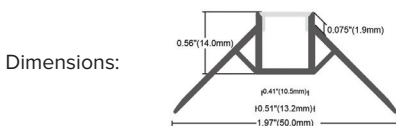

Plaster Outside Corner	
Product Code:	PLAXPLAS-RECO90
SAP Code:	2002517
Beam Angle:	110°
Length:	2m
Fits:	Compatible with FLEXION SMOOTHLINE LED Strip Lighting Kits