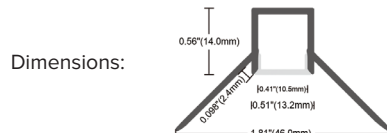

Plaster Inside Corner	
Product Code:	PLAXPLAS-REC190
SAP Code:	2002518
Beam Angle:	110°
Length:	2m
Fits:	Compatible with FLEXION SMOOTHLINE LED Strip Lighting Kits