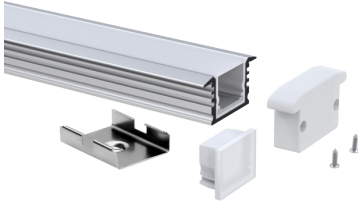

Product Overview

Round Corner

Product Code:	PLAXCNR-SMRND
SAP Code:	2002507
Beam Angle:	120°
Length:	2m
Fits:	Compatible with FLEXION SMOOTHLINE LED Strip Lighting Kits

IP65 Surface Mount

Product Code:	PLAXIP-SM
SAP Code:	2002511
Beam Angle:	115°
Length:	2m
Fits:	Compatible with FLEXION SMOOTHLINE LED Strip Lighting Kits

IP65 Corner Mount

Product Code:	PLAXIP-CNR
SAP Code:	2002512
Beam Angle:	120°
Length:	2m
Fits:	Compatible with FLEXION SMOOTHLINE LED Strip Lighting Kits

Product Overview

IP65 Recessed	
Product Code:	PLAXIP-REC
SAP Code:	2002513
Beam Angle:	110°
Length:	2m
Fits:	Compatible with FLEXION SMOOTHLINE LED Strip Lighting Kits

Plaster Outside Corner	
Product Code:	PLAXPLAS-RECO90
SAP Code:	2002517
Beam Angle:	110°
Length:	2m
Fits:	Compatible with FLEXION SMOOTHLINE LED Strip Lighting Kits

Plaster Indirect	
Product Code:	PLAXPLAS-RECIND
SAP Code:	2002519
Beam Angle:	220°
Length:	2m
Fits:	Compatible with FLEXION SMOOTHLINE LED Strip Lighting Kits