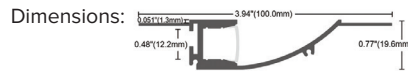

Plaster Indirect	
Product Code:	PLAXPLAS-RECIND
SAP Code:	2002519
Beam Angle:	220°
Length:	2m
Fits:	Compatible with FLEXION SMOOTHLINE LED Strip Lighting Kits