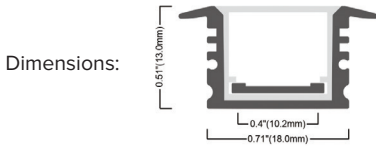

IP65 Corner Mount

Product Code:	PLAXIP-CNR
SAP Code:	2002512
Beam Angle:	120°
Length:	2m
Fits:	Compatible with FLEXION SMOOTHLINE LED Strip Lighting Kits

Product Overview

IP65 Recessed	
Product Code:	PLAXIP-REC
SAP Code:	2002513
Beam Angle:	110°
Length:	2m
Fits:	Compatible with FLEXION SMOOTHLINE LED Strip Lighting Kits