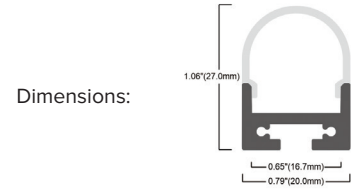

Round Pendant	
Product Code:	PLAXSUS-PENDRND
SAP Code:	2002514
Beam Angle:	165°
Length:	2m
Fits:	Compatible with FLEXION SMOOTHLINE & RGB LED Strip Lighting Kits