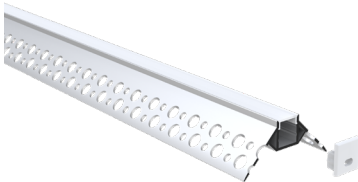

PARALLAX

Aluminium Profile

Seamless lighting solution.

The **PARALLAX** profile range comes in a variety of forms for a wide range of applications, combined with our LED Strips. Think **FLEXION SMOOTHLINE**, **FLEXION RGB** think **PARALLAX**.

Product Overview

Round Corner

Product Code:	PLAXCNR-SMRND
SAP Code:	2002507
Beam Angle:	120°
Length:	2m
Fits:	Compatible with FLEXION SMOOTHLINE LED Strip Lighting Kits

IP65 Surface Mount

Product Code:	PLAXIP-SM
SAP Code:	2002511
Beam Angle:	115°
Length:	2m
Fits:	Compatible with FLEXION SMOOTHLINE LED Strip Lighting Kits

IP65 Corner Mount

Product Code:	PLAXIP-CNR
SAP Code:	2002512
Beam Angle:	120°
Length:	2m
Fits:	Compatible with FLEXION SMOOTHLINE LED Strip Lighting Kits

Product Overview

IP65 Recessed	
Product Code:	PLAXIP-REC
SAP Code:	2002513
Beam Angle:	110°
Length:	2m
Fits:	Compatible with FLEXION SMOOTHLINE LED Strip Lighting Kits

Plaster Outside Corner	
Product Code:	PLAXPLAS-RECO90
SAP Code:	2002517
Beam Angle:	110°
Length:	2m
Fits:	Compatible with FLEXION SMOOTHLINE LED Strip Lighting Kits

Plaster Indirect	
Product Code:	PLAXPLAS-RECIND
SAP Code:	2002519
Beam Angle:	220°
Length:	2m
Fits:	Compatible with FLEXION SMOOTHLINE LED Strip Lighting Kits